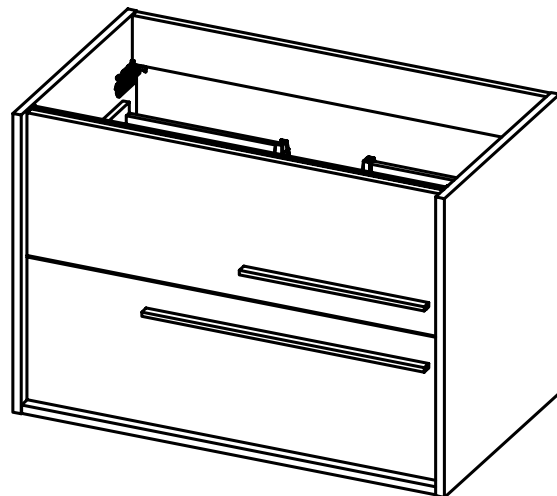

Mueble 2 cajones / Vanity 2 drawers - 80cm