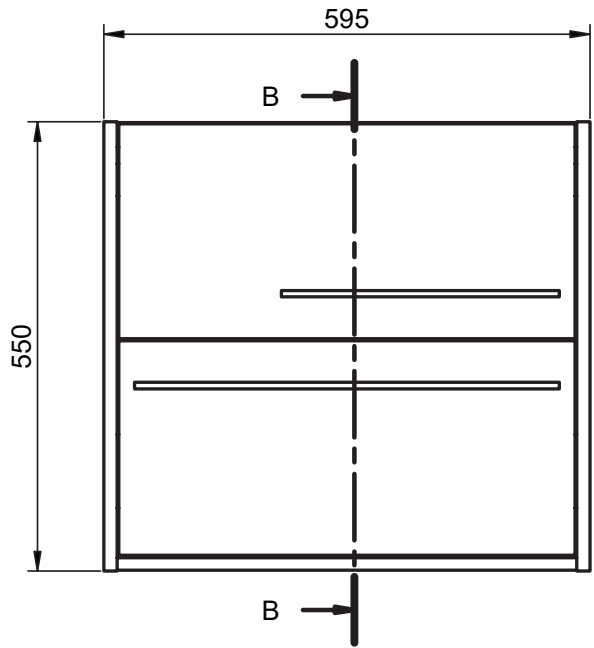

Mueble 2 cajones / Vanity 2 drawers - 60cm