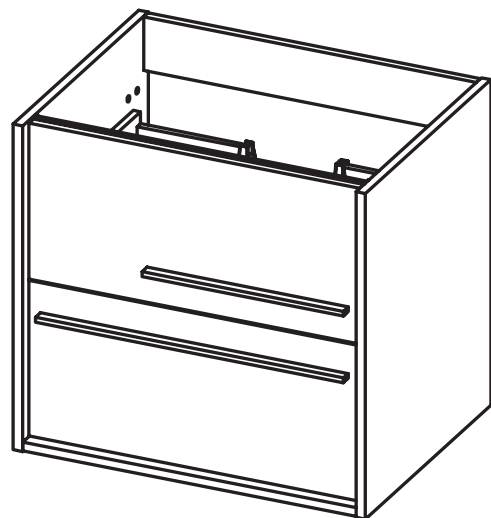

Mueble 2 cajones / Vanity 2 drawers - 60cm