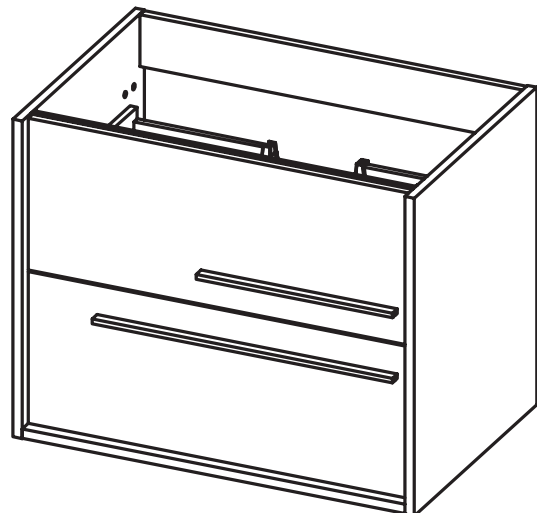

Mueble 2 cajones / Vanity 2 drawers - 70cm